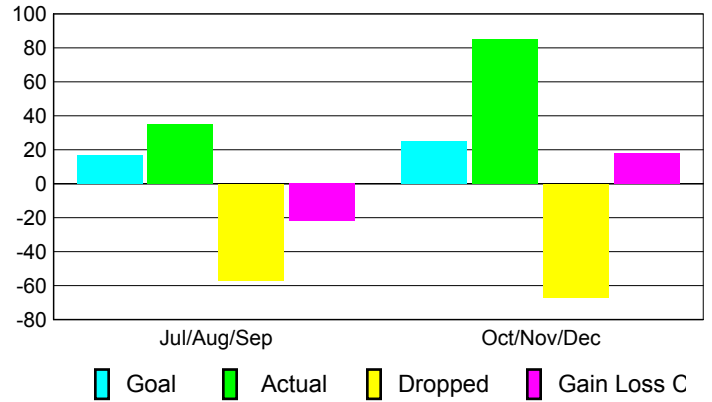

Membership Results 2010-2011

Goal, New, Dropped, Gain/Loss